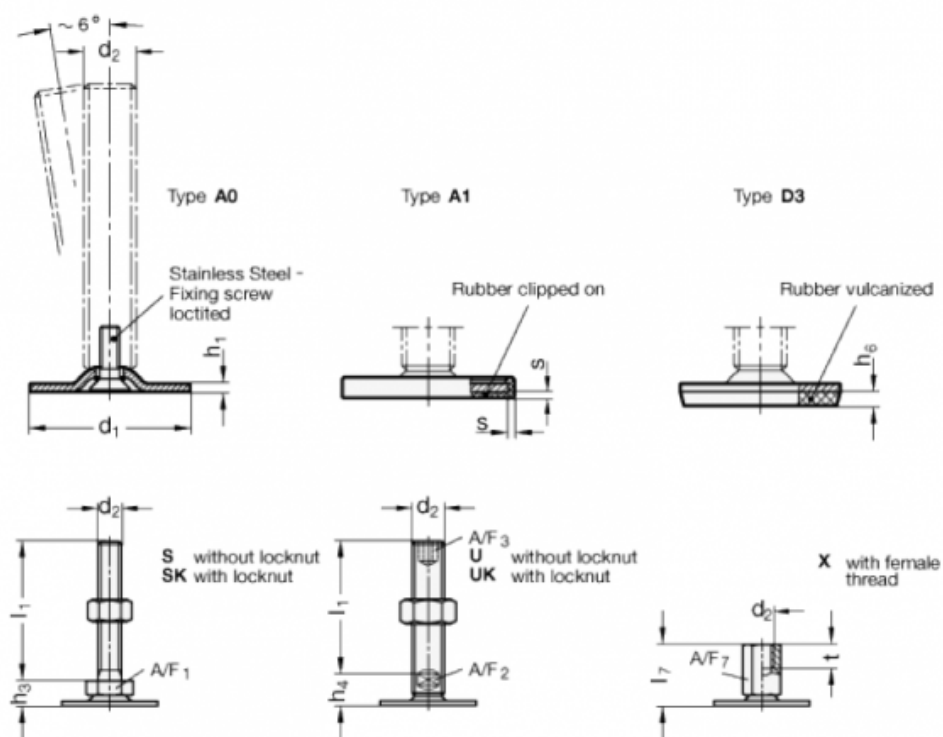

# Data Sheet

Article number: 204080M20125A0U

Description: E+G levelling foot  
GN 40-80-M20-125-A0-U

Note: U Without nut, Hexagon socket at the top, Wrench flat at the bottom

## Measures

A/F2 = 15  
A/F3 = 10  
d1 = 80  
d2 = M20  
h1 = 3  
h4 = 18  
h6 =  
l1 = 125

s =